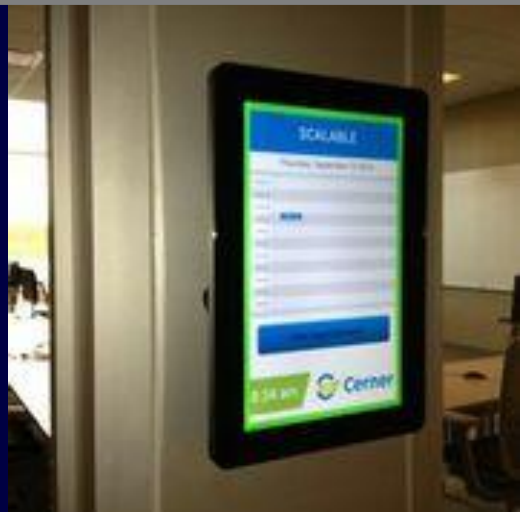

SOUTHCREEK OFFICE PARK SPECIAL

Conference room tablet displays with Outlook integration!

Southcreek tenants will receive a 10% discount on hardware and software fees.

- CTI Solutions offers the ability to create a completely customized look and feel for corporate meeting displays.
- Tablet displays range from 7"-21".
- Employees can schedule meeting information from Outlook onto displays located outside of conference rooms.
- Manually input information onto touch tablets.
- Border lit notifications when meeting rooms are in use.

CTI Solutions is a full service provider for digital signage systems and application development for mobile and tablet devices. Please call our office for options and pricing.

CTI Solutions

milesw@cti-kc.com

Office: (913) 831-3700

Ext: 233

www.cti-kc.com

4315 Merriam Drive

Overland Park, KS 66203